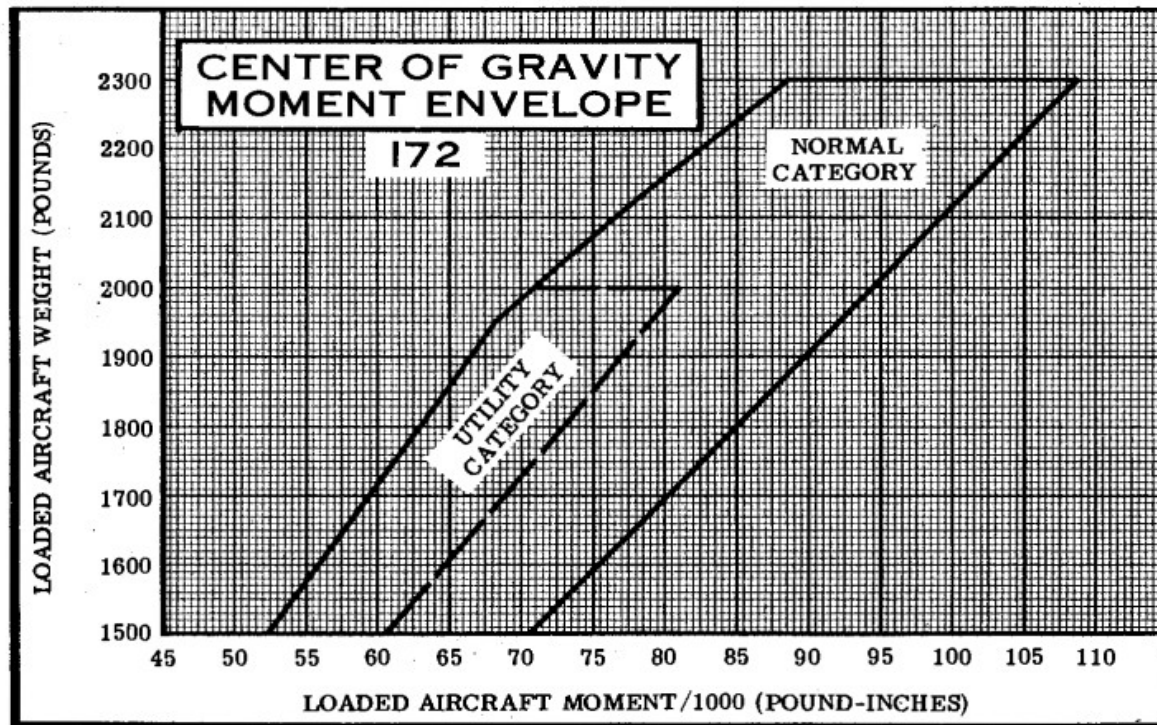

	LBS	ARM	MOMENT/1000
EMPTY WEIGHT	1400.88	37.1837702015876	52.09
OIL (7)	14.56	-20	-0.2912
FRONT PAX	313	36	11.268
FUEL (234)	234	47.8632478632479	11.2
REAR PAX	0	#DIV/0!	0
BAGGAGE	20	96	1.92
TOTAL LOADED AIRCRAFT	1982.44	38.4308226226267	76.1868

MAX GROSS	2300
USEFUL LOAD	899.12
T/O WEIGHT = WEIGHT - 6 LBS	

FLIGHT TIME (HOURS)	2	HOURS
APPROX BURN	10	GAL PER HOUR
GALLONS USED	20	/38 GAL
WEIGHT BURNT	120	LBS
APPROX LANDING WEIGHT	1862.44	LBS

Operating Limitations